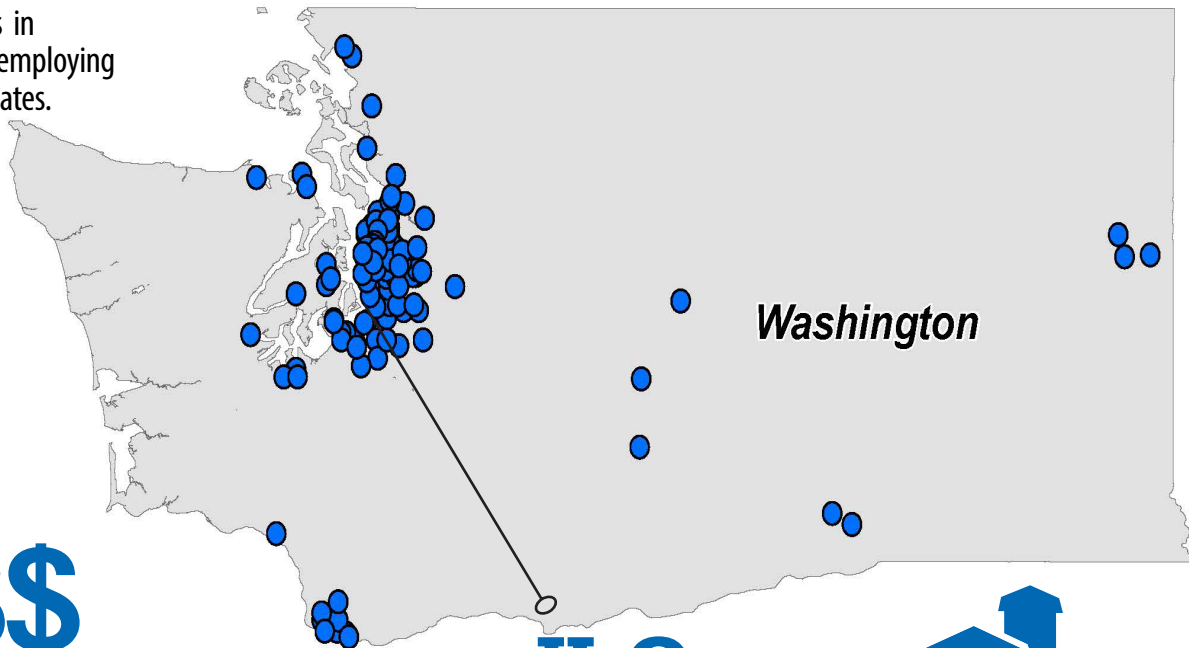

WASHINGTON

Kroger is one of the world's largest retailers and an important part of the communities we serve.

119 food stores and 53 jewelry stores in Washington, employing 21,920 Associates.

Washington

H.Q.

Seattle is the headquarters for the QFC Division.

Home to 2 distribution facilities.

\$\$\$

Supporting Washington communities with more than \$15,400,000 in contributions to local food banks, nonprofits and schools in 2015.

Fred Meyer

founded in

1883

Founded in 1883 - more than 130 years of excellence. Today, more than 5,000 private label products are manufactured by Kroger.

431,000 Associates employed in 45 states, and growing, with 74,000 new Associates hired since 2007.