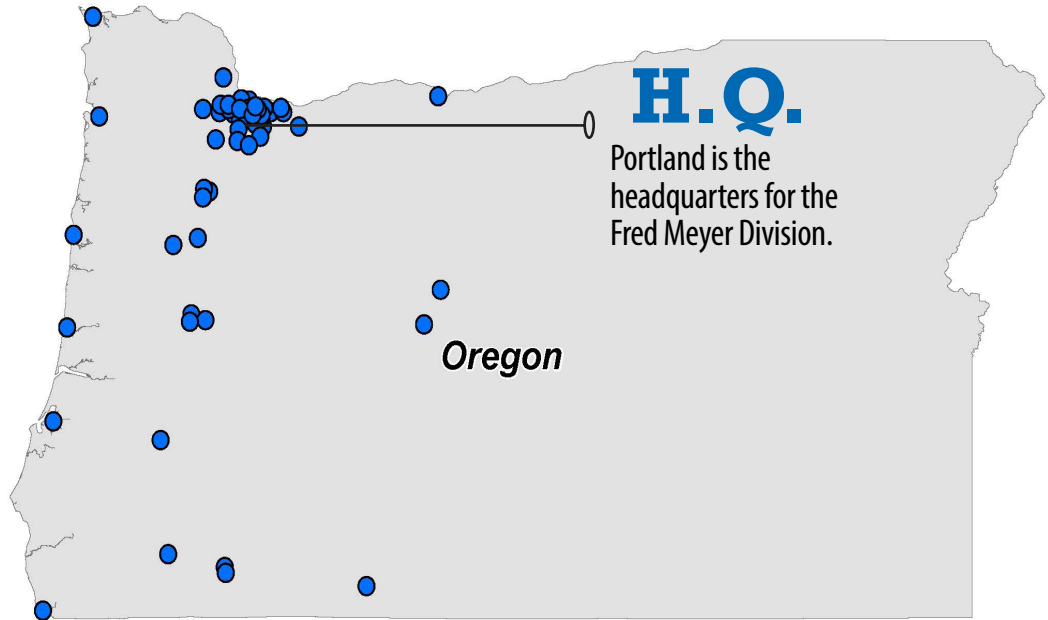

# OREGON

56 food stores and 45 jewelry stores in Oregon, employing 17,220 Associates.

Home to 4 manufacturing and distribution facilities:  
• Swan Island Dairy  
• Clackamas Bakery

Supporting Oregon communities with more than \$9,400,000 in contributions to local food banks, nonprofits and schools in 2015.

Kroger is one of the world's largest retailers and an important part of the communities we serve.

**Fred Meyer**

founded in  
**1883**

Founded in 1883 - more than 130 years of excellence. Today, more than 5,000 private label products are manufactured by Kroger.

431,000 Associates employed in 45 states, and growing, with 74,000 new Associates hired since 2007.

Leading the industry in feeding the hungry, with 276 million meals donated in 2015.

Committed to sustainability, with 37 million pounds of plastic recycled in 2015, and overall energy use reduced by 35% since 2000.