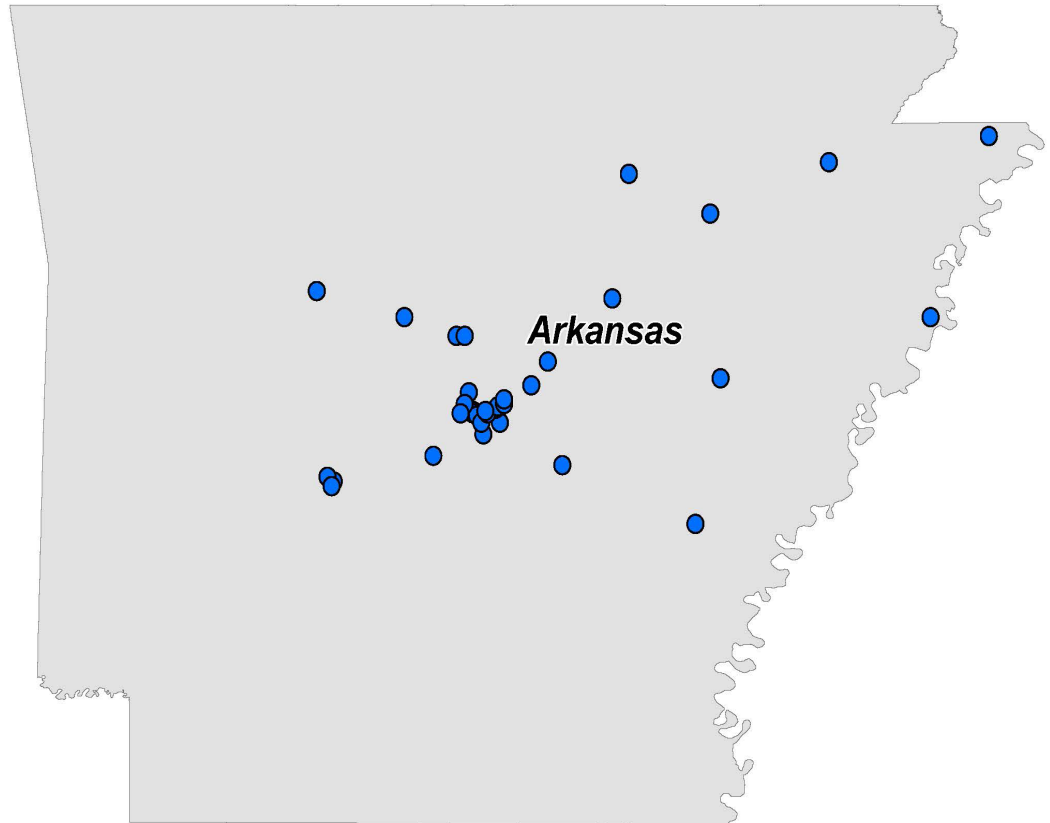

# ARKANSAS

Kroger is one of the world's largest retailers and an important part of the communities we serve.

32 food stores and 4 jewelry stores in Arkansas, employing 4,313 Associates.

Supporting Arkansas communities with more than \$2,900,000 in contributions to local food banks, nonprofits and schools in 2015.

founded in  
**1883**

Founded in 1883 - more than 130 years of excellence. Today, more than 5,000 private label products are manufactured by Kroger.

431,000 Associates employed in 45 states, and growing, with 74,000 new Associates hired since 2007.