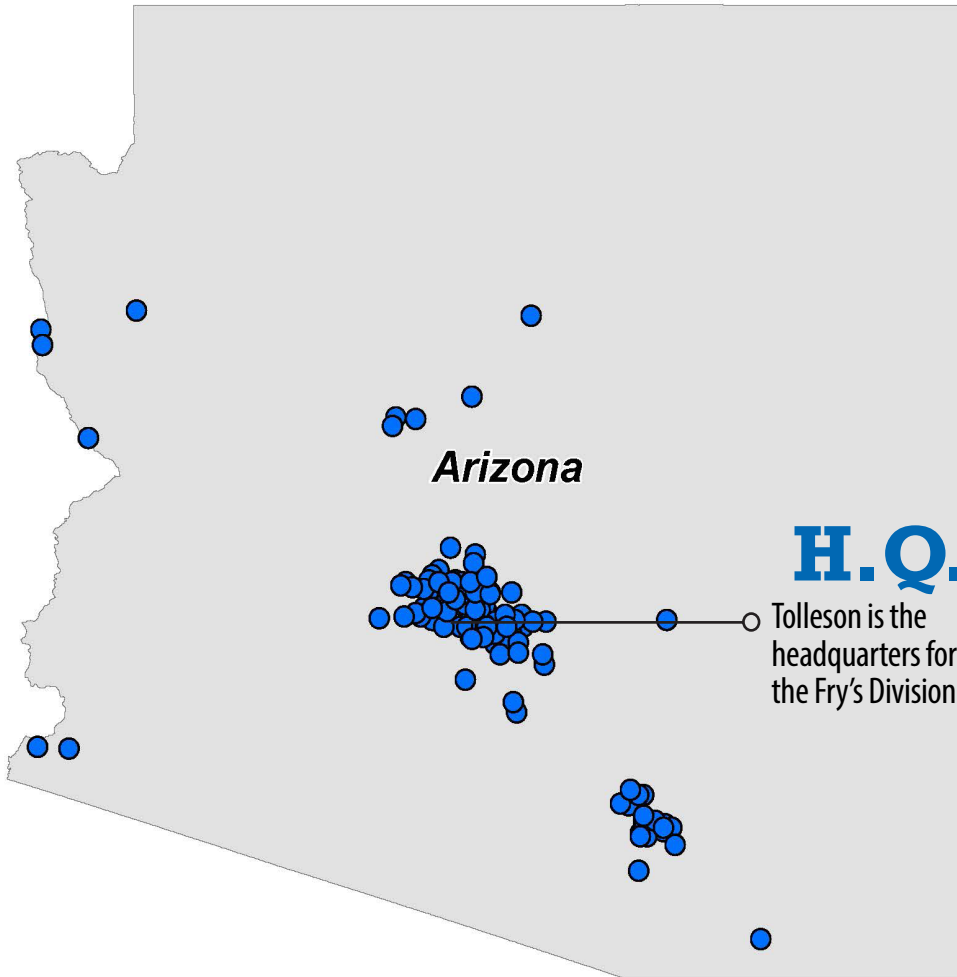

ARIZONA

Kroger is one of the world's largest retailers and an important part of the communities we serve.

123 food stores and 1 jewelry store in Arizona, employing 19,019 Associates.

Home to 3 manufacturing and distribution facilities:
• Tolleson Dairy

Supporting Arizona communities with more than \$13,100,000 in contributions to local food banks, nonprofits and schools in 2015.

founded in
1883

Founded in 1883 - more than 130 years of excellence. Today, more than 5,000 private label products are manufactured by Kroger.

431,000 Associates employed in 45 states, and growing, with 74,000 new Associates hired since 2007.

Leading the industry in feeding the hungry, with 276 million meals donated in 2015.

Committed to sustainability, with 37 million pounds of plastic recycled in 2015, and overall energy use reduced by 35% since 2000.